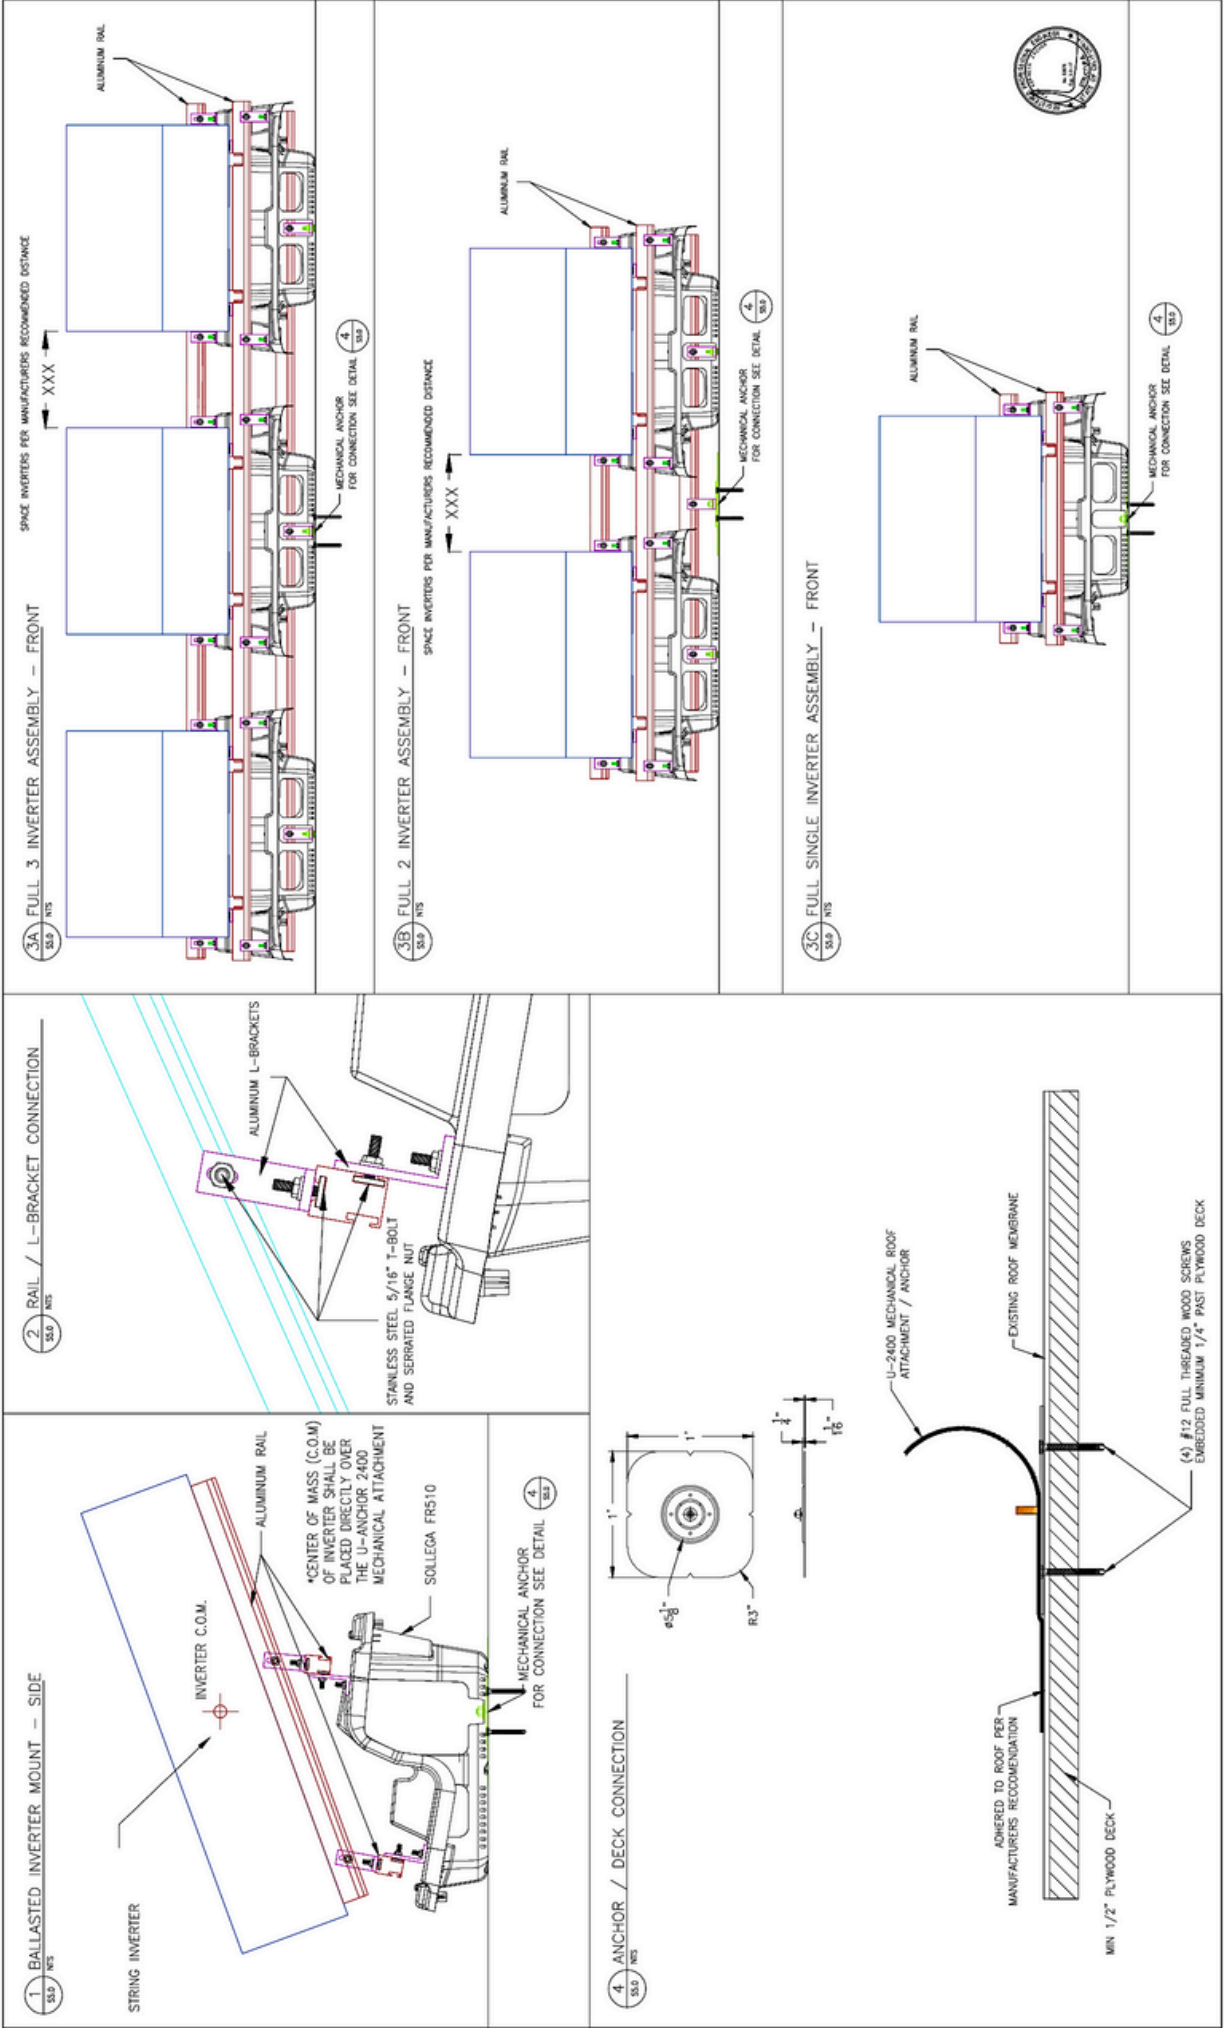

Sollega™

www.Sollega.com

(415) 648-1299

info@sollega.com

Sollega™ String Inverter Mount Attached Mount Detail