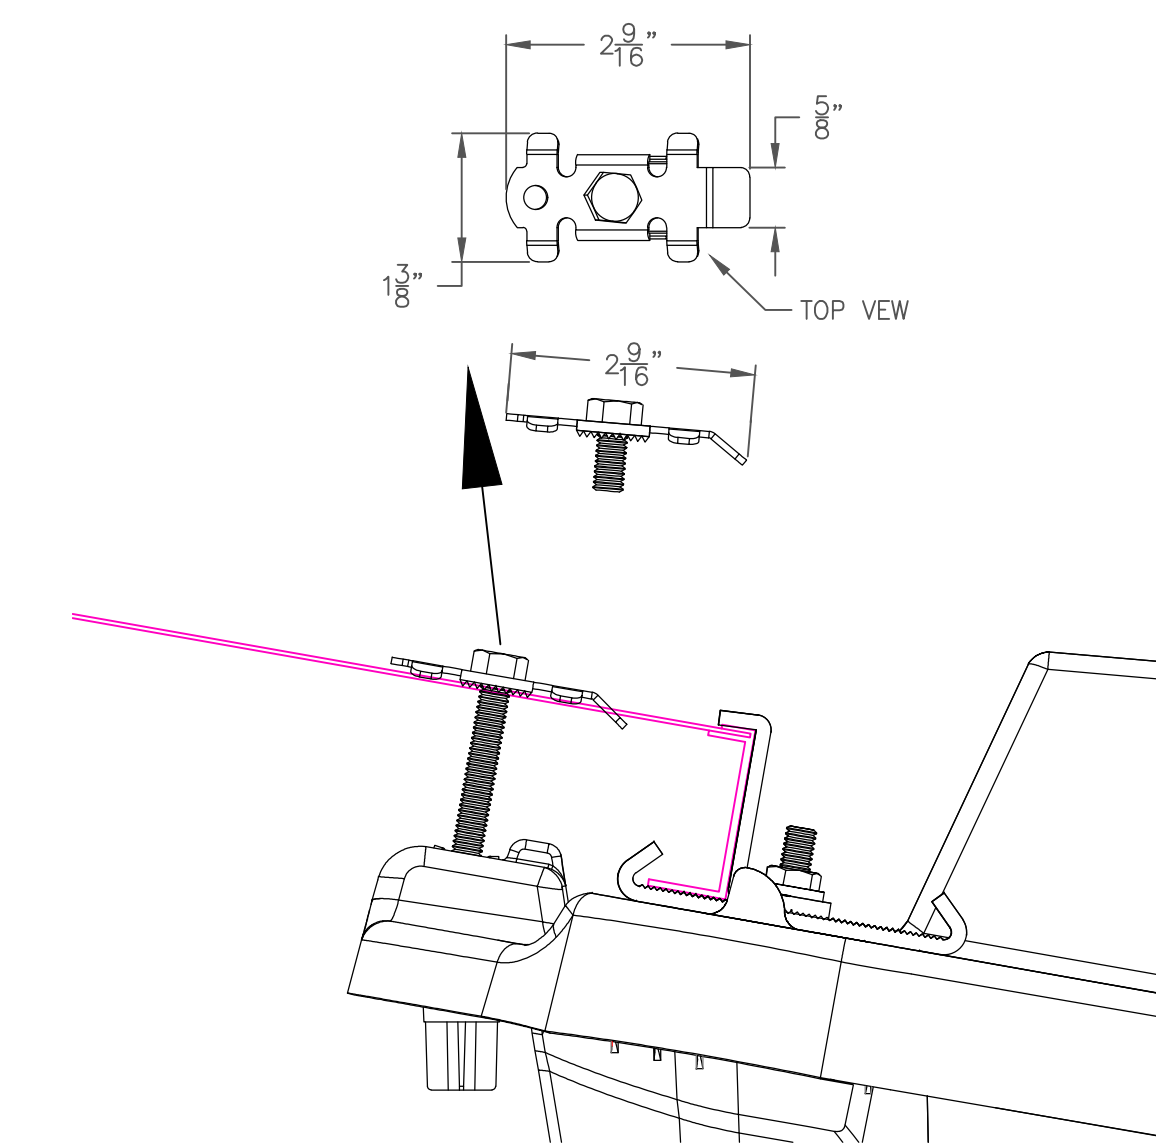

1 MODULE ATTACHMENT DETAIL
S2.0 SCALE: 1-1/2" = 1'-0"

3 SOLLEGA FAST RACK 510 (FR510)
S2.0 SCALE: 1-1/2" = 1'-0"

4 CLAMP DETAIL
S2.0 SCALE: 6" = 1'-0"

7 MID CLAMP DETAIL
S2.0 SCALE: 6" = 1'-0"