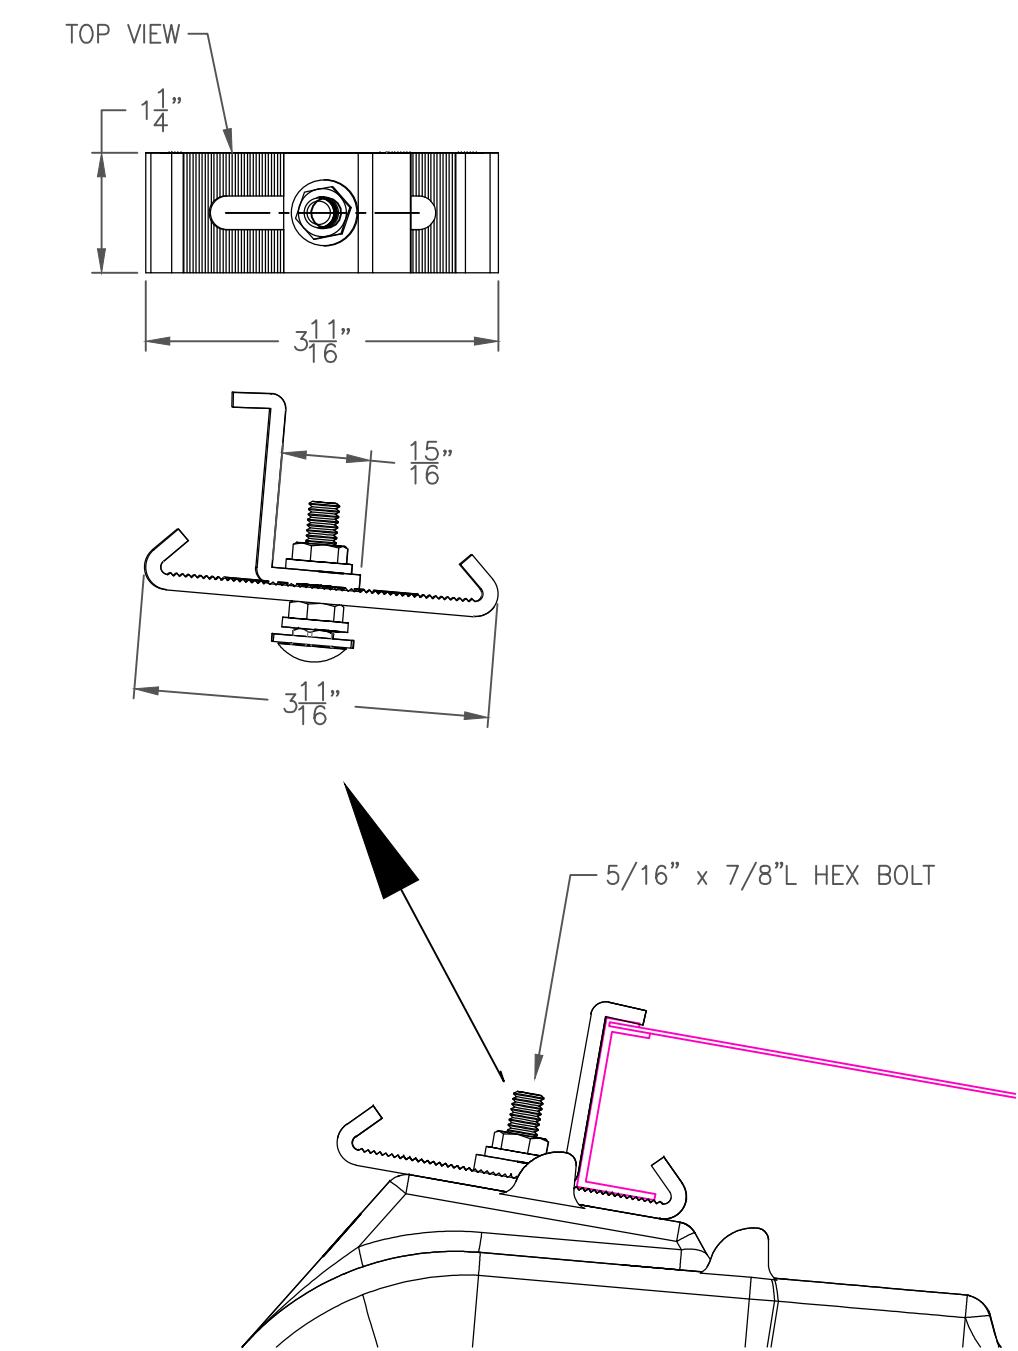

1 MODULE ATTACHMENT DETAIL
S2.0 SCALE: 1-1/2" = 1'-0"

3 SOLLEGA FAST RACK 510 (FR510)
S2.0 SCALE: 1-1/2" = 1'-0"

4 CLAMP DETAIL
S2.0 SCALE: 6" = 1'-0"

7 MID CLAMP DETAIL
S2.0 SCALE: 6" = 1'-0"