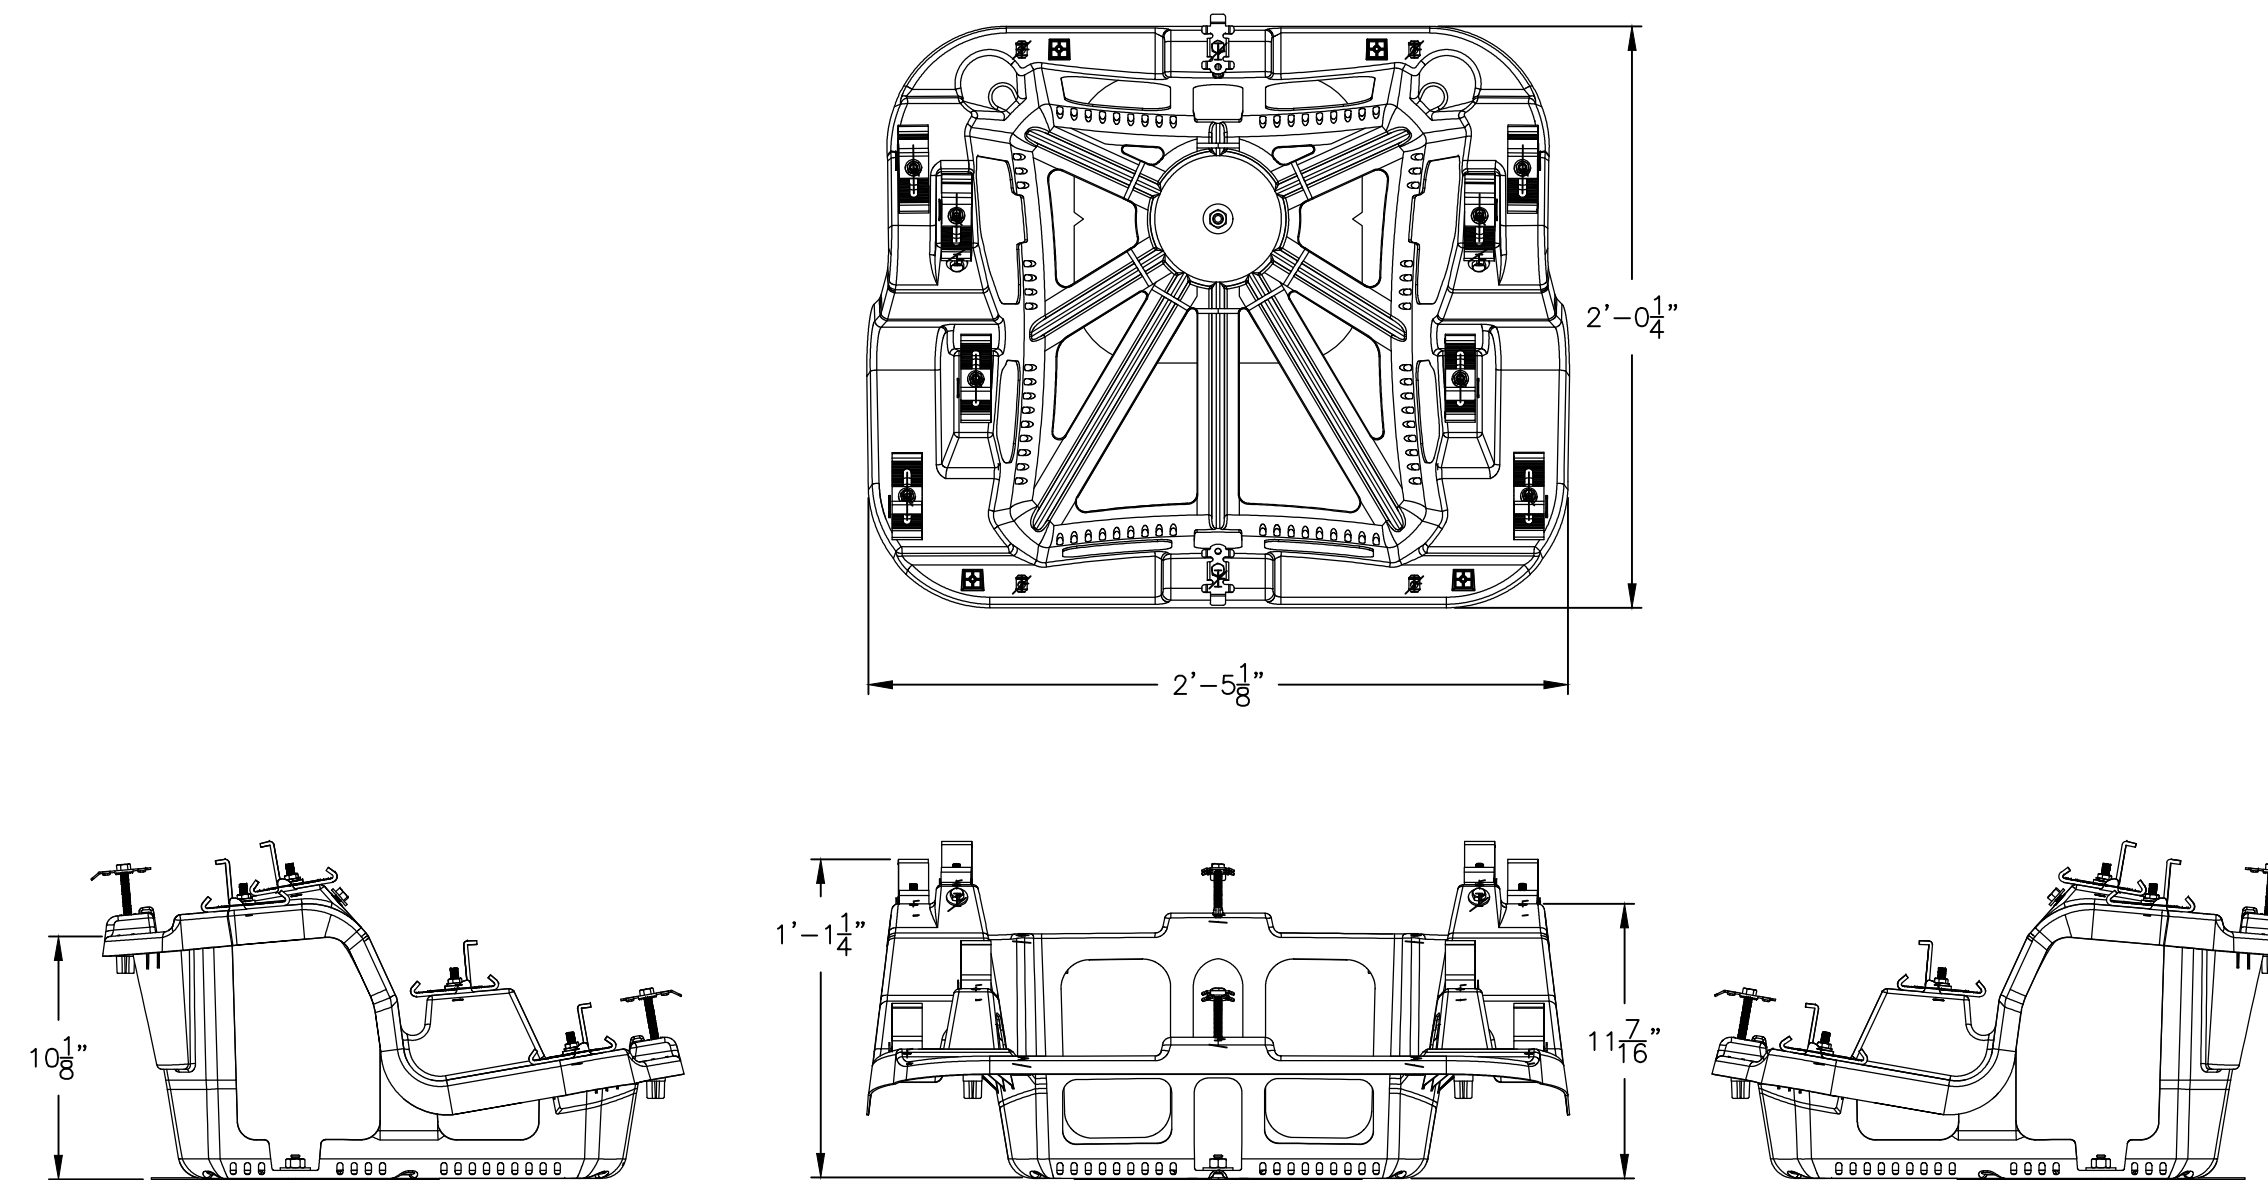

1 MODULE ATTACHMENT DETAIL
S2.0 SCALE: 1-1/2" = 1'-0"

3 SOLLEGA FAST RACK 510 (FR510)
S2.0 SCALE: 1-1/2" = 1'-0"

4 CLAMP DETAIL
S2.0 SCALE: 6" = 1'-0"

7 MID CLAMP DETAIL
S2.0 SCALE: 6" = 1'-0"